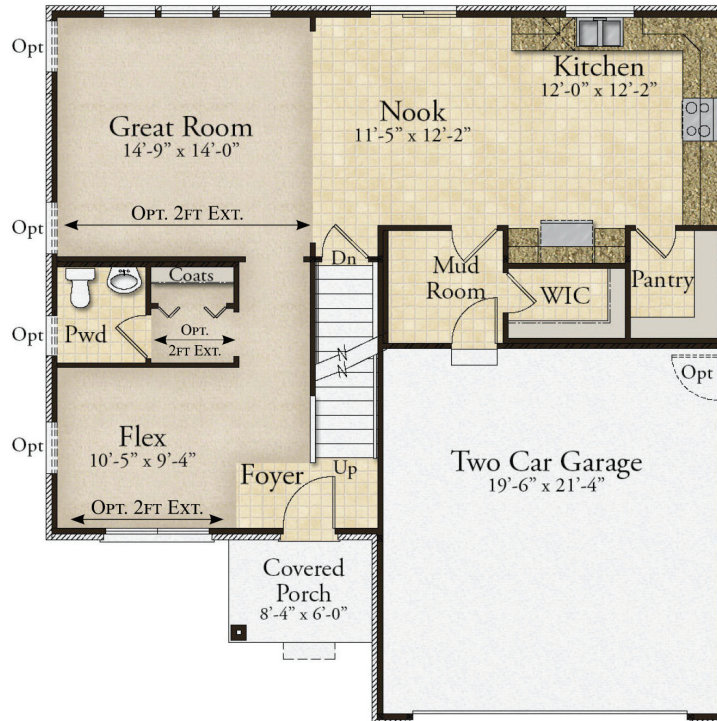

# THE BLOOMINGTON - TRAILWOODS VILLAGES

2,181-2,479 Sq. Ft. | 3-4 Bedrooms | 2.5-3 Baths

*Elevation renderings are for representation only. Due to materials used in this community, siding will look slightly different than depicted.*

# THE BLOOMINGTON

2,181-2,479 Sq. Ft. | 3-4 Bedrooms | 2.5-3 Baths

SECOND FLOOR PLAN

FIRST FLOOR PLAN

Rev. 1/1/23. This depiction represents an artist's conception of the elevation and floor plan and is not intended to be an exact representation or show specific detailing. Plans remain subject to change without notice. Drawings are not to scale. All measurements shown are approximate and not necessarily to scale. Location, size and construction of doors, windows, wall, fireplaces and any other items depicted may vary depending on elevation preference or choice of options and are subject to change without notice. Some options and elevations shown may not be available in every neighborhood; see Sales Manager for details. Due to normal construction tolerances, the room sizes shown may vary slightly. The Builder may change home design, materials, features and methods of construction without prior notice. Model homes may contain some optional features not available through the Builder.

View our interactive design tool and floor plan options!