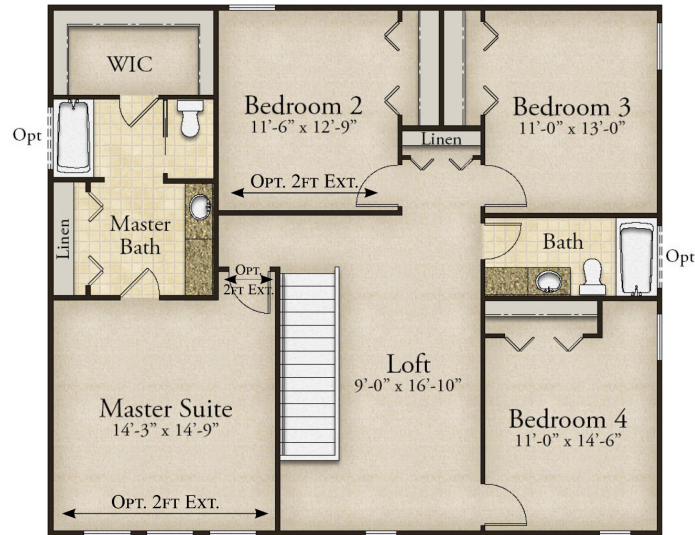

Artisan Series

THE COLUMBIA - CONCORD PARK

2,552-2,707 Sq. Ft. | 4 Bedrooms | 2.5-3 Baths

C

D

THE COLUMBIA

2,552-2,707 Sq. Ft. | 4 Bedrooms | 2.5-3 Baths

SECOND FLOOR PLAN

FIRST FLOOR PLAN

Rev. 1/1/23. This depiction represents an artist's conception of the elevation and floor plan and is not intended to be an exact representation or show specific detailing. Plans remain subject to change without notice. Drawings are not to scale. All measurements shown are approximate and not necessarily to scale. Location, size and construction of doors, windows, wall, fireplaces and any other items depicted may vary depending on elevation preference or choice of options and are subject to change without notice. Some options and elevations shown may not be available in every neighborhood; see Sales Manager for details. Due to normal construction tolerances, the room sizes shown may vary slightly. The Builder may change home design, materials, features and methods of construction without prior notice. Model homes may contain some optional features not available through the Builder.

View our interactive design tool and floor plan options!