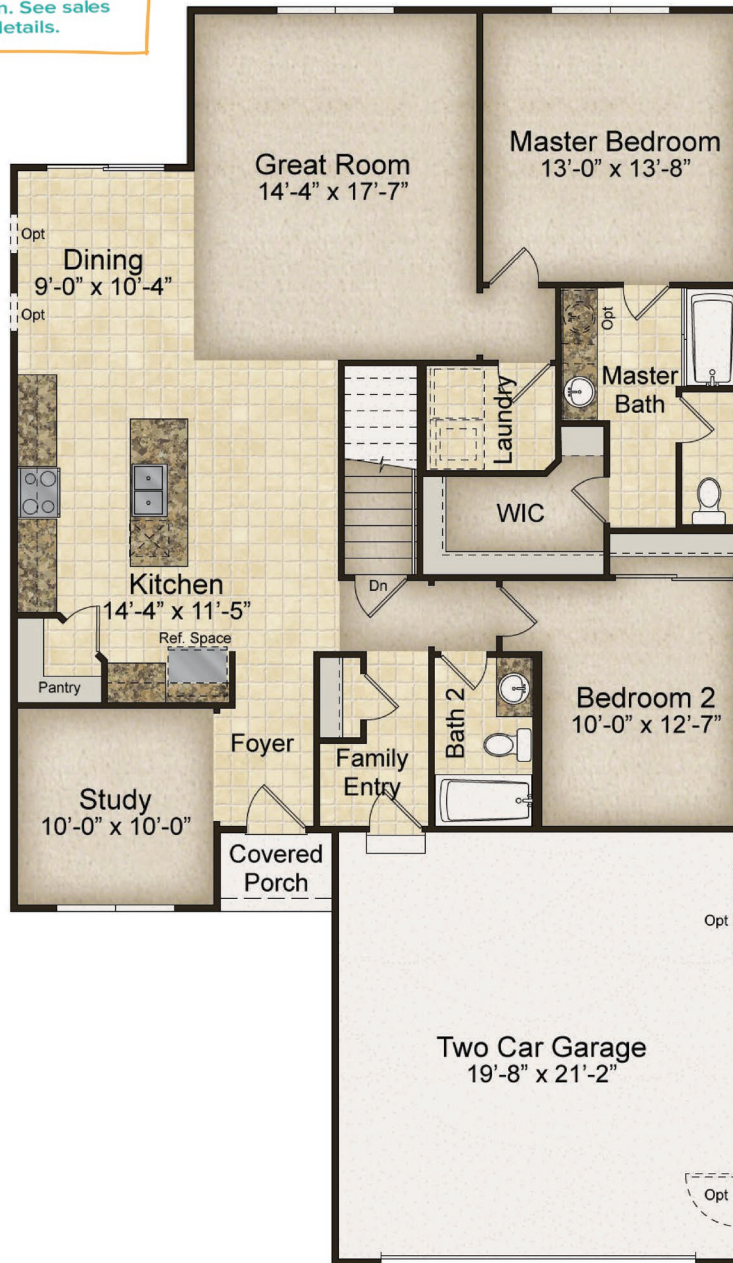

# THE MERCER

1,539 Sq. Ft. | 2 Bedrooms | 2 Baths

## PRELIMINARY

Minor updates to elevations and floor plan will be finalized soon. See sales manager for more details.

D

E

\*Stucco finish

\*Shown with optional garage door

B

C

### FIRST FLOOR PLAN