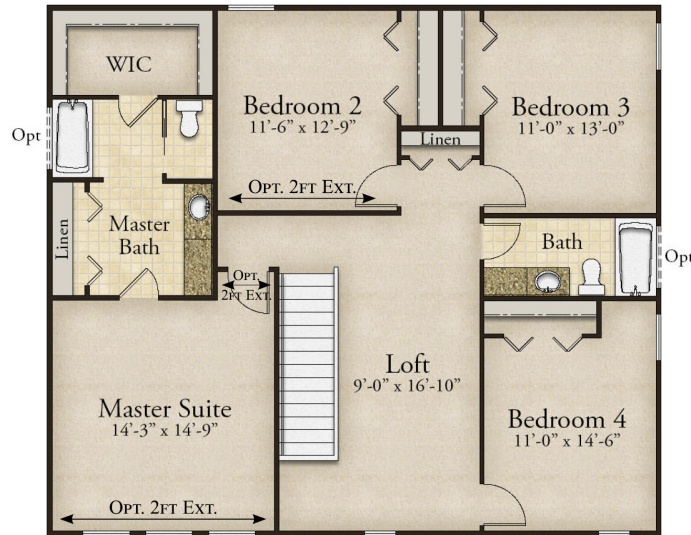

THE COLUMBIA

2,432-2,707 Sq. Ft. | 4 Bedrooms | 2.5-3 Baths

F

D

E

A

B

C

THE COLUMBIA

2,432-2,707 Sq. Ft. | 4 Bedrooms | 2.5-3 Baths

SECOND FLOOR PLAN

FIRST FLOOR PLAN

Rev. 5/30/23. This depiction represents an artist's conception of the elevation and floor plan and is not intended to be an exact representation or show specific detailing. Plans remain subject to change without notice. Drawings are not to scale. All measurements shown are approximate and not necessarily to scale. Location, size and construction of doors, windows, wall, fireplaces and any other items depicted may vary depending on elevation preference or choice of options and are subject to change without notice. Some options and elevations shown may not be available in every neighborhood; see Sales Manager for details. Due to normal construction tolerances, the room sizes shown may vary slightly. The Builder may change home design, materials, features and methods of construction without prior notice. Model homes may contain some optional features not available through the Builder.

View our interactive design tool and floor plan options!