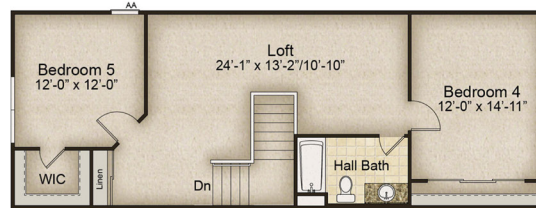

Buckingham Series

THE VANGUARD II - SCHOETTLER POINTE

2,979-3,166 Sq. Ft. | 3-5 Bedrooms | 3 Baths

THE VANGUARD II - SCHOETTLER POINTE

2,979-3,166 Sq. Ft. | 3-5 Bedrooms | 3 Baths

Eagles Nest with Loft and Bedroom 4

Eagles Nest with Bedroom 4 and 5

FIRST FLOOR PLAN

Rev. 11/22/23. This depiction represents an artist's conception of the elevation and floor plan and is not intended to be an exact representation or show specific detailing. Plans remain subject to change without notice. Drawings are not to scale. All measurements shown are approximate and not necessarily to scale. Location, size and construction of doors, windows, wall, fireplaces and any other items depicted may vary depending on elevation preference or choice of options and are subject to change without notice. Some options and elevations shown may not be available in every neighborhood; see Sales Manager for details. Due to normal construction tolerances, the room sizes shown may vary slightly. The Builder may change home design, materials, features and methods of construction without prior notice. Model homes may contain some optional features not available through the Builder.