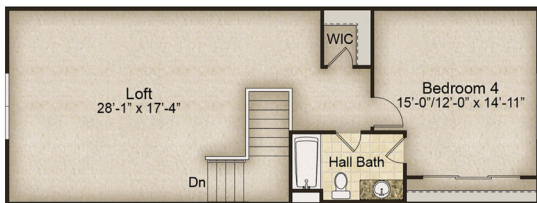

Buckingham Series

THE VANGUARD II - SCHOETTLER POINTE

2,979-3,166 Sq. Ft. | 3-5 Bedrooms | 3 Baths

THE VANGUARD II - SCHOETTLER POINTE

2,979-3,166 Sq. Ft. | 3-5 Bedrooms | 3 Baths

Eagles Nest with Loft and Bedroom 4

Eagles Nest with Bedroom 4 and 5

FIRST FLOOR PLAN

Rev. 11/22/23. This depiction represents an artist's conception of the elevation and floor plan and is not intended to be an exact representation or show specific detailing. Plans remain subject to change without notice. Drawings are not to scale. All measurements shown are approximate and not necessarily to scale. Location, size and construction of doors, windows, wall, fireplaces and any other items depicted may vary depending on elevation preference or choice of options and are subject to change without notice. Some options and elevations shown may not be available in every neighborhood; see Sales Manager for details. Due to normal construction tolerances, the room sizes shown may vary slightly. The Builder may change home design, materials, features and methods of construction without prior notice. Model homes may contain some optional features not available through the Builder.